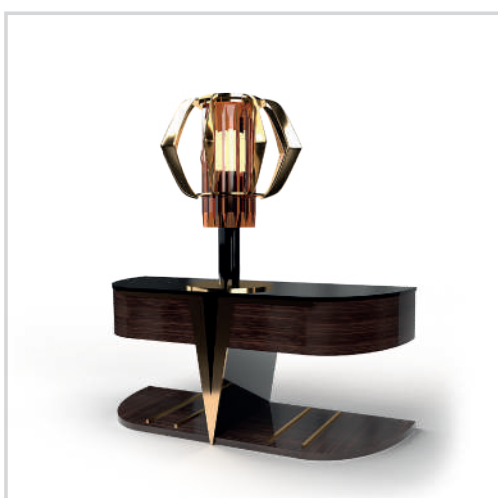

BEDSIDE TABLE