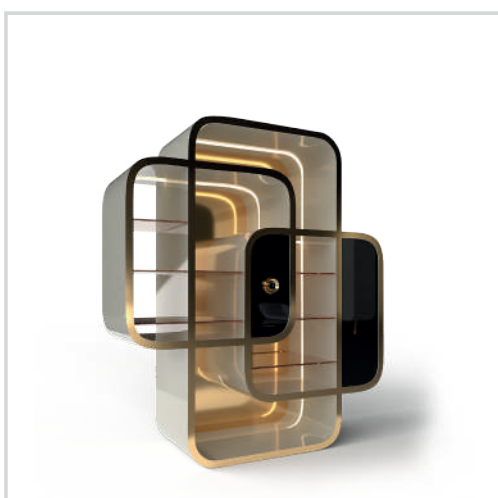

WORK CABINET