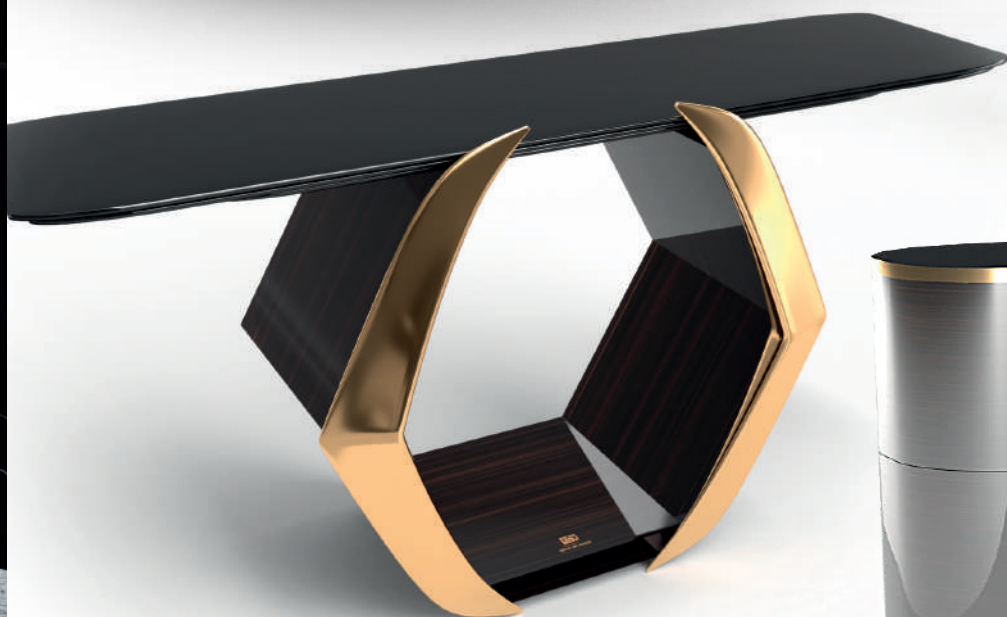

# LIVING ROOMS

DISCOVER THE BEST INTERIOR DESIGN IDEAS TO APPLY IN YOUR LIVING ROOM! UPGRADE YOUR STYLISH MODERN HOUSE DECOR BY GIVING YOUR LIVING AREA DESIGN THE BOOST IT NEEDS!

**CORNER SOFA**

**DIMENSIONS:** W 340 CM | D 340 CM | H 70 CM. **MATERIALS AND FINISHES:** Polished gold brass, marble, fabric.