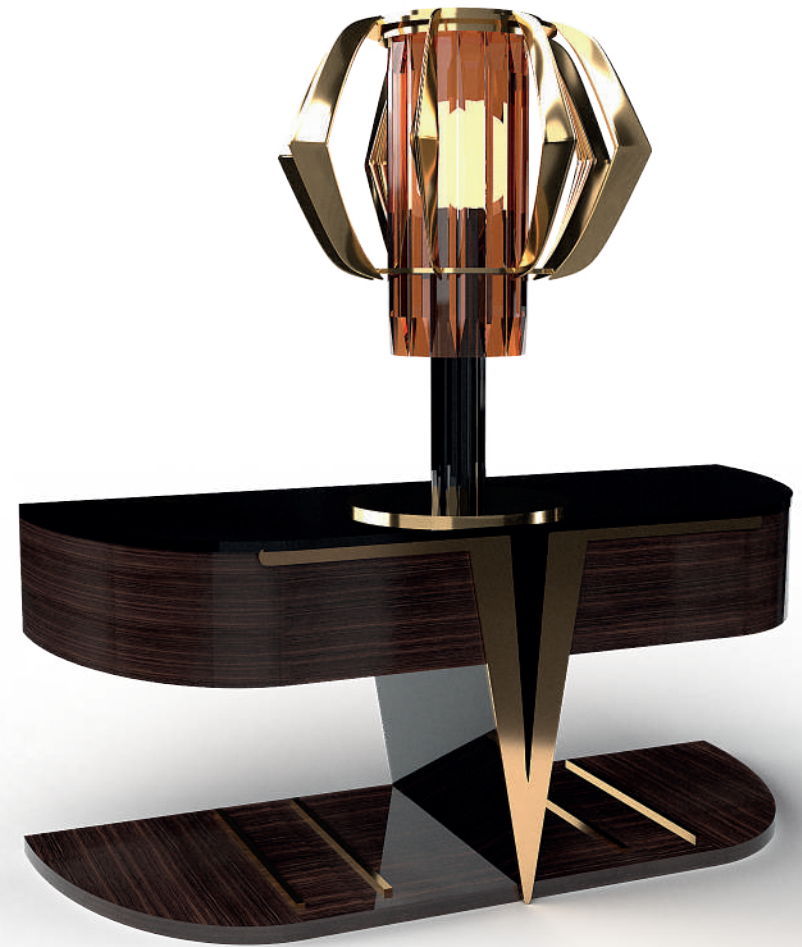

### TABLE LAMP

**DIMENSIONS:** W 45 CM | D 45 CM | H 55 CM. **MATERIALS AND FINISHES:** Polished gold brass, glass.