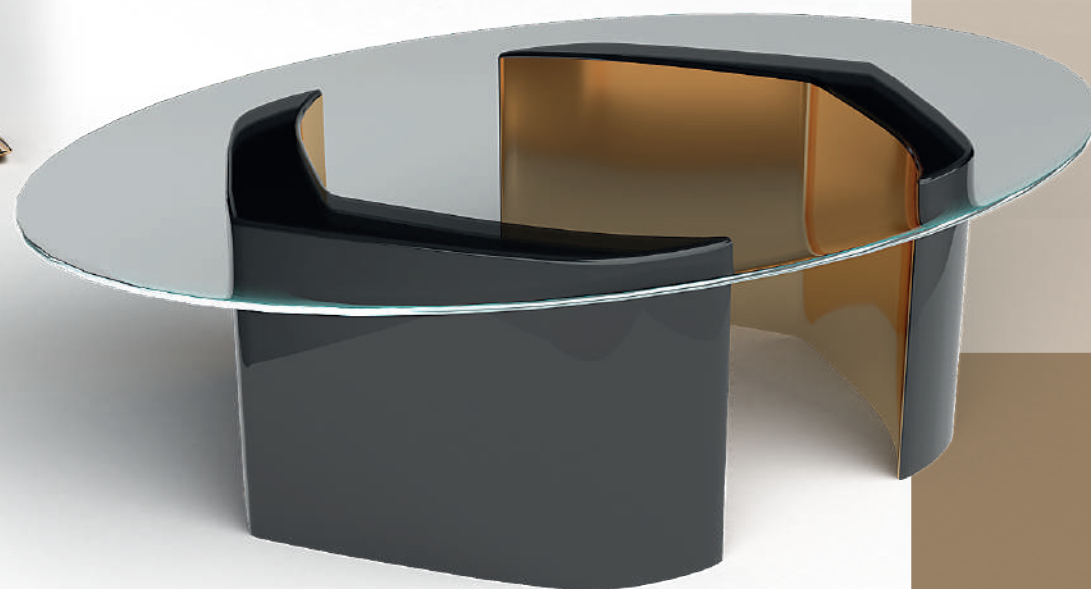

# LIVING ROOMS

DISCOVER THE BEST INTERIOR DESIGN IDEAS TO APPLY IN YOUR LIVING ROOM! UPGRADE YOUR STYLISH MODERN HOUSE DECOR BY GIVING YOUR LIVING AREA DESIGN THE BOOST IT NEEDS!

**CORNER SOFA**

**DIMENSIONS:** W 340 CM | D 340 CM | H 70 CM. **MATERIALS AND FINISHES:** Polished gold brass, marble, fabric.

**CONSOLE**

**DIMENSIONS:** W 180 CM | D 40 CM | H 90 CM. **MATERIALS AND FINISHES:** Polished gold brass, marble, lacquered wood.

**TV UNIT**

**DIMENSIONS:** W 220 CM | D 45 CM | H 65 CM. **MATERIALS AND FINISHES:** Polished gold brass, marble, lacquered wood.

**A R M C H A I R**

**DIMENSIONS:** W 90 CM | D 100 CM | H 78 CM. **MATERIALS AND FINISHES:** Polished gold brass, fabric, lacquered wood.

**C O F F E T A B L E**

**DIMENSIONS:** W 70 CM | D 100 CM | H 45 CM. **MATERIALS AND FINISHES:** Polished gold brass, glass, lacquered wood.

**S O F A**

**DIMENSIONS:** W 340 CM | D 104 CM | H 70 CM. **MATERIALS AND FINISHES:** Polished gold brass, marble, fabric.