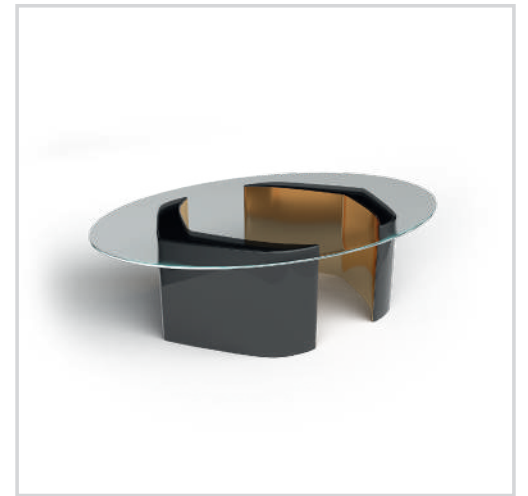

**WRITING DESK**

**DIMENSIONS:** W 200 CM | D 100 CM | H 75 CM. **MATERIALS AND FINISHES:** Polished gold brass, lacquered wood.

CORNER SOFA

ARMCHAIR

SOFA

CENTER TABLE

COFFE TABLE

TABLE