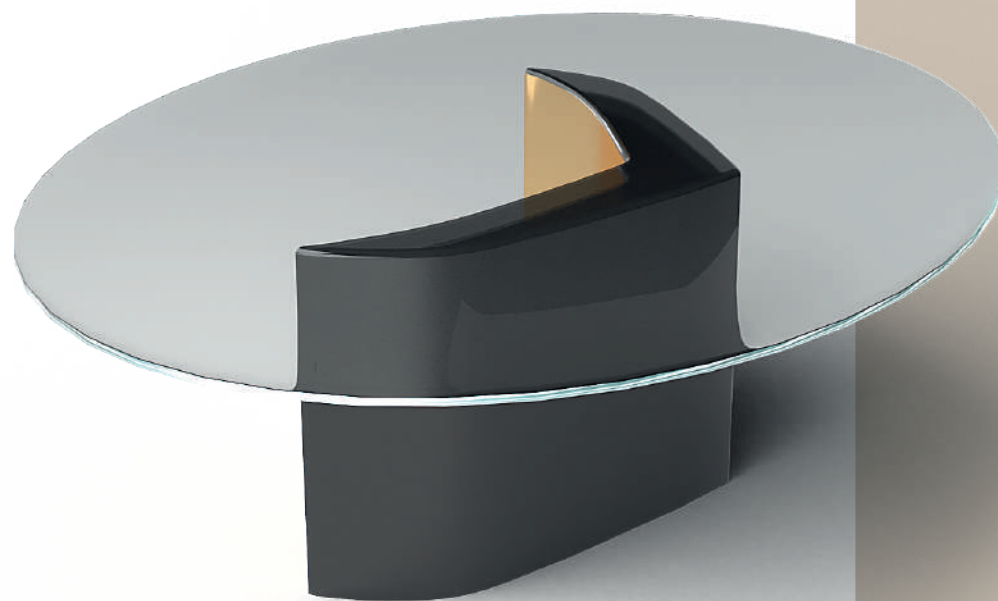

# LIVING ROOMS

DISCOVER THE BEST INTERIOR DESIGN IDEAS TO APPLY IN YOUR LIVING ROOM! UPGRADE YOUR STYLISH MODERN HOUSE DECOR BY GIVING YOUR LIVING AREA DESIGN THE BOOST IT NEEDS!

**CORNER SOFA**

**DIMENSIONS:** W 340 CM | D 340 CM | H 70 CM. **MATERIALS AND FINISHES:** Polished gold brass, marble, fabric.

**CONSOLE**

**DIMENSIONS:** W 180 CM | D 40 CM | H 90 CM. **MATERIALS AND FINISHES:** Polished gold brass, marble, lacquered wood.

**TV UNIT**

**DIMENSIONS:** W 220 CM | D 45 CM | H 65 CM. **MATERIALS AND FINISHES:** Polished gold brass, marble, lacquered wood.

**A R M C H A I R**

**DIMENSIONS:** W 90 CM | D 100 CM | H 78 CM. **MATERIALS AND FINISHES:** Polished gold brass, fabric, lacquered wood.

**C O F F E T A B L E**

**DIMENSIONS:** W 70 CM | D 100 CM | H 45 CM. **MATERIALS AND FINISHES:** Polished gold brass, glass, lacquered wood.