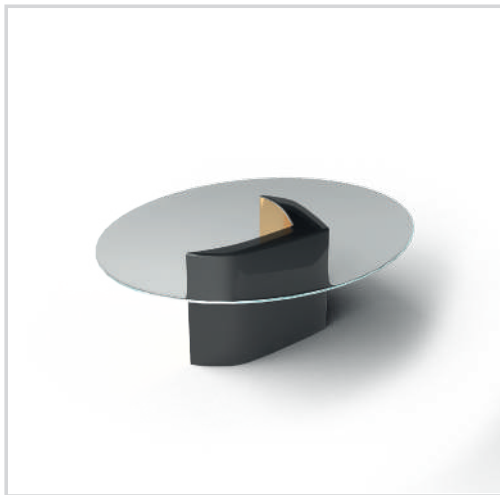

**WRITING DESK**

**DIMENSIONS:** W 200 CM | D 100 CM | H 75 CM. **MATERIALS AND FINISHES:** Polished gold brass, lacquered wood.

CORNER SOFA

ARMCHAIR

SOFA

CENTER TABLE

COFFE TABLE

TABLE