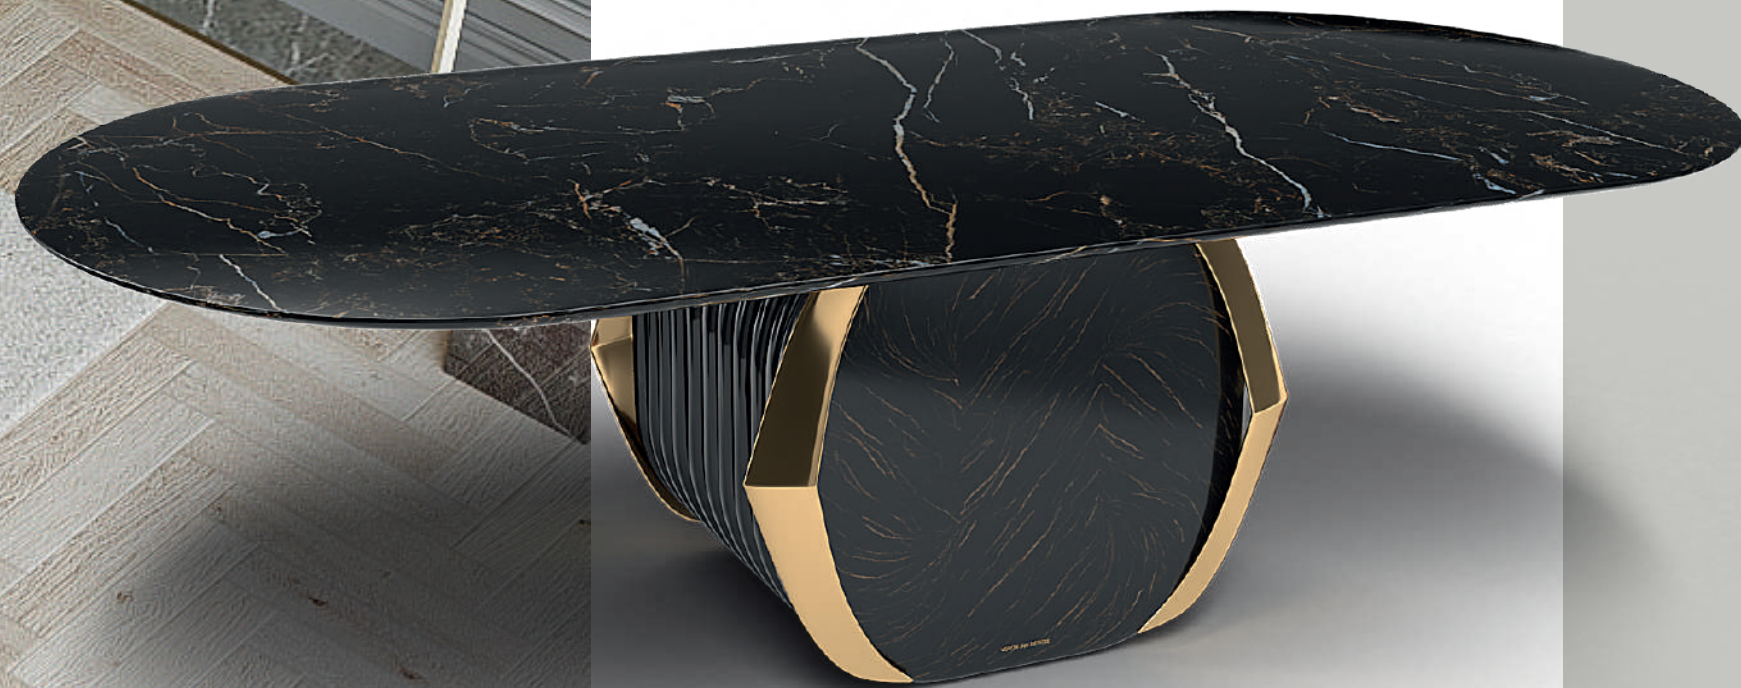

TABLE

DIMENSIONS: W 250 CM | D 120 CM | H 77 CM. **MATERIALS AND FINISHES:** Polished gold brass, marble, lacquered wood.