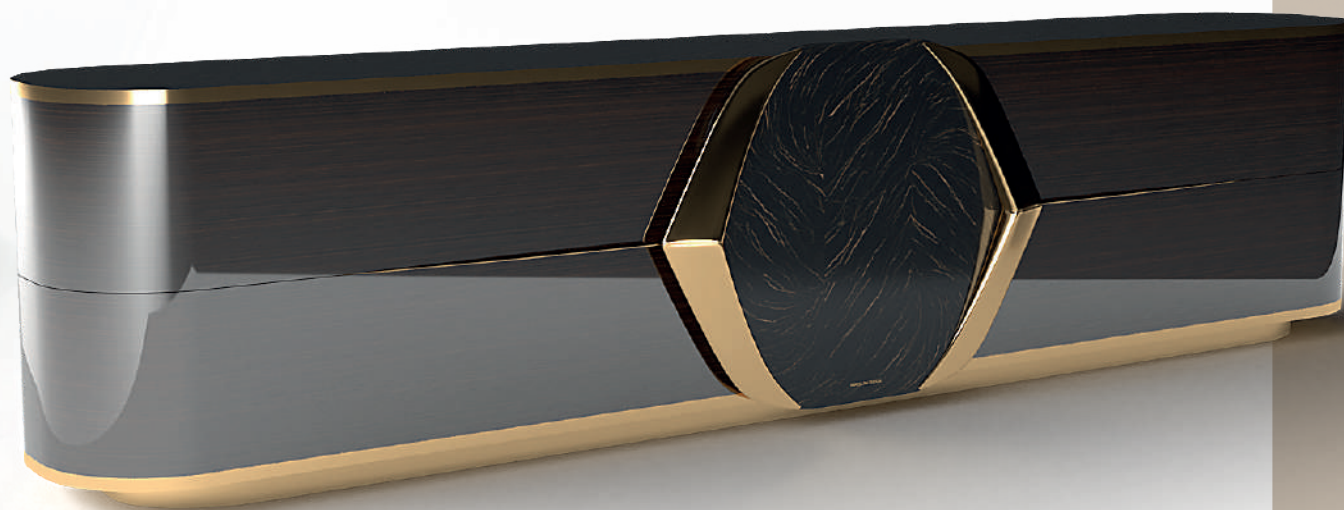

TV UNIT

DIMENSIONS: W 220 CM | D 45 CM | H 65 CM. **MATERIALS AND FINISHES:** Polished gold brass, marble, lacquered wood.